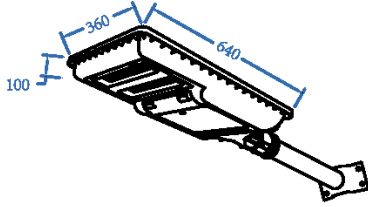

## LAMP BEAD TYPES

Two different types of lamp beads to choose from.

Model	AN-ISSL-C		
Power	60W	80W	100W
LED	200/144pcs	300/216pcs	400/288pcs
Luminous Flux	150lm/w		
LiFePO4 Battery	128WH	160WH	192WH
Mono Solar Panel	30W	40W	50W
Solar Charging Time	5- 6 hours by bright sunlight		
Lighting Time In Rainy Day	5 days		
Lighting Mode	3hrs 100%+2hrs 70%+5hrs 50%+2hrs 25% Can be customized based on customer needs		
Material	Aluminium alloy + PMMA		
IP Class	IP 65		
Work Temperature	0°C to 50°C		

PART FOUR | DIMENSION FIGURE

AN-ISSL-C-60W

AN-ISSL-C-80W

AN-ISSL-C-100W

01

**LG LED Chips**  
150lm/w

02

**Monocrystalline solar panels**  
22% conversion efficiency