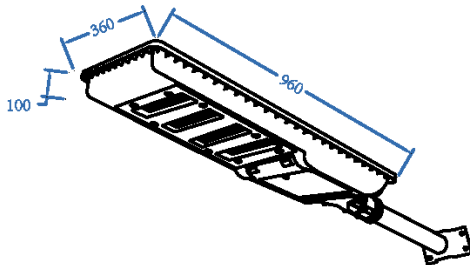

## LAMP BEAD TYPES

Two different types of lamp beads to choose from.

Model	AN-ISSL-C		
Power	60W	80W	100W
LED	200/144pcs	300/216pcs	400/288pcs
Luminous Flux	150lm/w		
LiFePO4 Battery	128WH	160WH	192WH
Mono Solar Panel	30W	40W	50W
Solar Charging Time	5- 6 hours by bright sunlight		
Lighting Time In Rainy Day	5 days		
Lighting Mode	3hrs 100%+2hrs 70%+5hrs 50%+2hrs 25% Can be customized based on customer needs		
Material	Aluminium alloy + PMMA		
IP Class	IP 65		
Work Temperature	0°C to 50°C		

PART FOUR | DIMENSION FIGURE

AN-ISSL-C-60W

AN-ISSL-C-80W

AN-ISSL-C-100W

01

**LG LED Chips**  
150lm/w

02

**Monocrystalline solar panels**  
22% conversion efficiency