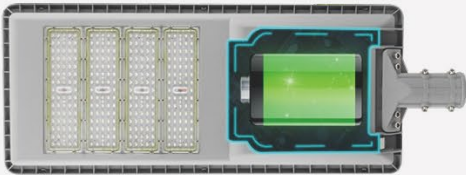

# AN-ISSL-C

Sided solar street light

CE  IP65

PART FOUR | DIMENSION FIGURE

AN-ISSL-C-60W

AN-ISSL-C-80W

AN-ISSL-C-100W

01

**LG LED Chips**  
150lm/w

02

**Monocrystalline solar panels**  
22% conversion efficiency