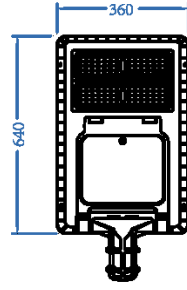

## LAMP BEAD TYPES

Two different types of lamp beads to choose from.

Model	AN-ISSL-C		
Power	60W	80W	100W
LED	200/144pcs	300/216pcs	400/288pcs
Luminous Flux	150lm/w		
LiFePO4 Battery	128WH	160WH	192WH
Mono Solar Panel	30W	40W	50W
Solar Charging Time	5- 6 hours by bright sunlight		
Lighting Time In Rainy Day	5 days		
Lighting Mode	3hrs 100%+2hrs 70%+5hrs 50%+2hrs 25% Can be customized based on customer needs		
Material	Aluminium alloy + PMMA		
IP Class	IP 65		
Work Temperature	0°C to 50°C		

PART FOUR | DIMENSION FIGURE

AN-ISSL-C-60W

AN-ISSL-C-80W

AN-ISSL-C-100W

01

**LG LED Chips**  
150lm/w

02

**Monocrystalline solar panels**  
22% conversion efficiency