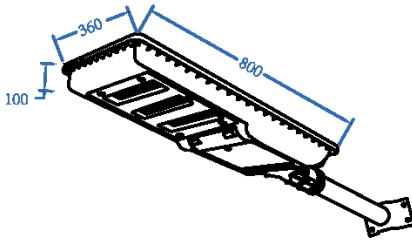

## LAMP BEAD TYPES

Two different types of lamp beads to choose from.

Model	AN-ISSL-C		
Power	60W	80W	100W
LED	200/144pcs	300/216pcs	400/288pcs
Luminous Flux	150lm/w		
LiFePO4 Battery	128WH	160WH	192WH
Mono Solar Panel	30W	40W	50W
Solar Charging Time	5- 6 hours by bright sunlight		
Lighting Time In Rainy Day	5 days		
Lighting Mode	3hrs 100%+2hrs 70%+5hrs 50%+2hrs 25% Can be customized based on customer needs		
Material	Aluminium alloy + PMMA		
IP Class	IP 65		
Work Temperature	0°C to 50°C		

PART FOUR | DIMENSION FIGURE

AN-ISSL-C-60W

AN-ISSL-C-80W

AN-ISSL-C-100W

01

**LG LED Chips**  
150lm/w

02

**Monocrystalline solar panels**  
22% conversion efficiency