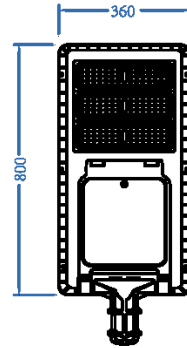

## LAMP BEAD TYPES

Two different types of lamp beads to choose from.

Model	AN-ISSL-C		
Power	60W	80W	100W
LED	200/144pcs	300/216pcs	400/288pcs
Luminous Flux	150lm/w		
LiFePO4 Battery	128WH	160WH	192WH
Mono Solar Panel	30W	40W	50W
Solar Charging Time	5- 6 hours by bright sunlight		
Lighting Time In Rainy Day	5 days		
Lighting Mode	3hrs 100%+2hrs 70%+5hrs 50%+2hrs 25% Can be customized based on customer needs		
Material	Aluminium alloy + PMMA		
IP Class	IP 65		
Work Temperature	0°C to 50°C		

PART FOUR | DIMENSION FIGURE

AN-ISSL-C-60W

AN-ISSL-C-80W

AN-ISSL-C-100W

01

**LG LED Chips**  
150lm/w

02

**Monocrystalline solar panels**  
22% conversion efficiency