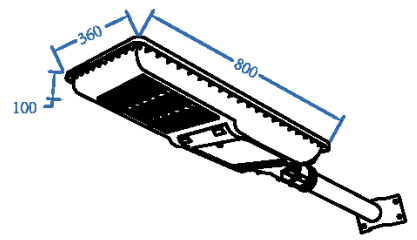

## LAMP BEAD TYPES

Two different types of lamp beads to choose from.

Model	AN-ISSL-C		
Power	60W	80W	100W
LED	200/144pcs	300/216pcs	400/288pcs
Luminous Flux	150lm/w		
LiFePO4 Battery	128WH	160WH	192WH
Mono Solar Panel	30W	40W	50W
Solar Charging Time	5- 6 hours by bright sunlight		
Lighting Time In Rainy Day	5 days		
Lighting Mode	3hrs 100%+2hrs 70%+5hrs 50%+2hrs 25% Can be customized based on customer needs		
Material	Aluminium alloy + PMMA		
IP Class	IP 65		
Work Temperature	0°C to 50°C		

PART FOUR | DIMENSION FIGURE

AN-ISSL-C-60W

AN-ISSL-C-80W

AN-ISSL-C-100W

01

**LG LED Chips**  
150lm/w

02

**Monocrystalline solar panels**  
22% conversion efficiency