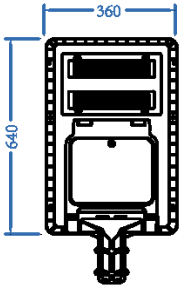

## LAMP BEAD TYPES

Two different types of lamp beads to choose from.

Model	AN-ISSL-C		
Power	60W	80W	100W
LED	200/144pcs	300/216pcs	400/288pcs
Luminous Flux	150lm/w		
LiFePO4 Battery	128WH	160WH	192WH
Mono Solar Panel	30W	40W	50W
Solar Charging Time	5- 6 hours by bright sunlight		
Lighting Time In Rainy Day	5 days		
Lighting Mode	3hrs 100%+2hrs 70%+5hrs 50%+2hrs 25% Can be customized based on customer needs		
Material	Aluminium alloy + PMMA		
IP Class	IP 65		
Work Temperature	0°C to 50°C		

PART FOUR | DIMENSION FIGURE

AN-ISSL-C-60W

AN-ISSL-C-80W

AN-ISSL-C-100W

01

**LG LED Chips**  
150lm/w

02

**Monocrystalline solar panels**  
22% conversion efficiency