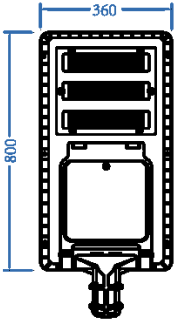

## LAMP BEAD TYPES

Two different types of lamp beads to choose from.

Model	AN-ISSL-C		
Power	60W	80W	100W
LED	200/144pcs	300/216pcs	400/288pcs
Luminous Flux	150lm/w		
LiFePO4 Battery	128WH	160WH	192WH
Mono Solar Panel	30W	40W	50W
Solar Charging Time	5- 6 hours by bright sunlight		
Lighting Time In Rainy Day	5 days		
Lighting Mode	3hrs 100%+2hrs 70%+5hrs 50%+2hrs 25% Can be customized based on customer needs		
Material	Aluminium alloy + PMMA		
IP Class	IP 65		
Work Temperature	0°C to 50°C		

PART FOUR | DIMENSION FIGURE

AN-ISSL-C-60W

AN-ISSL-C-80W

AN-ISSL-C-100W

01

**LG LED Chips**  
150lm/w

02

**Monocrystalline solar panels**  
22% conversion efficiency