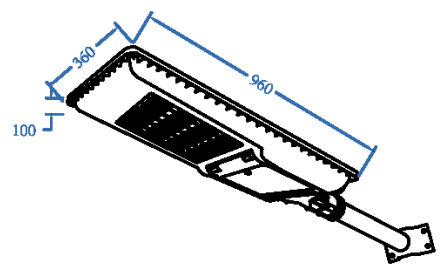

## LAMP BEAD TYPES

Two different types of lamp beads to choose from.

Model	AN-ISSL-C		
Power	60W	80W	100W
LED	200/144pcs	300/216pcs	400/288pcs
Luminous Flux	150lm/w		
LiFePO4 Battery	128WH	160WH	192WH
Mono Solar Panel	30W	40W	50W
Solar Charging Time	5- 6 hours by bright sunlight		
Lighting Time In Rainy Day	5 days		
Lighting Mode	3hrs 100%+2hrs 70%+5hrs 50%+2hrs 25% Can be customized based on customer needs		
Material	Aluminium alloy + PMMA		
IP Class	IP 65		
Work Temperature	0°C to 50°C		

PART FOUR | DIMENSION FIGURE

AN-ISSL-C-60W

AN-ISSL-C-80W

AN-ISSL-C-100W

01

**LG LED Chips**  
150lm/w

02

**Monocrystalline solar panels**  
22% conversion efficiency