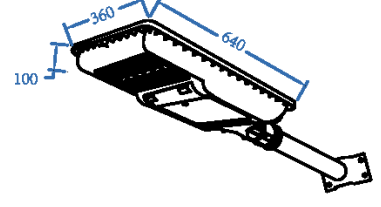

## LAMP BEAD TYPES

Two different types of lamp beads to choose from.

Model	AN-ISSL-C		
Power	60W	80W	100W
LED	200/144pcs	300/216pcs	400/288pcs
Luminous Flux	150lm/w		
LiFePO4 Battery	128WH	160WH	192WH
Mono Solar Panel	30W	40W	50W
Solar Charging Time	5- 6 hours by bright sunlight		
Lighting Time In Rainy Day	5 days		
Lighting Mode	3hrs 100%+2hrs 70%+5hrs 50%+2hrs 25% Can be customized based on customer needs		
Material	Aluminium alloy + PMMA		
IP Class	IP 65		
Work Temperature	0°C to 50°C		

PART FOUR | DIMENSION FIGURE

AN-ISSL-C-60W

AN-ISSL-C-80W

AN-ISSL-C-100W

01

**LG LED Chips**  
150lm/w

02

**Monocrystalline solar panels**  
22% conversion efficiency