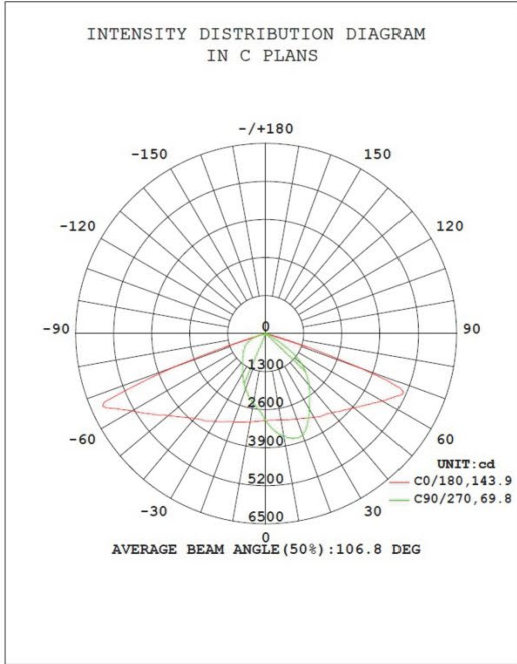

PART FOUR | DIMENSION FIGURE

AN-ISSL-C-60W

AN-ISSL-C-80W

AN-ISSL-C-100W

01

**LG LED Chips**  
150lm/w

02

**Monocrystalline solar panels**  
22% conversion efficiency