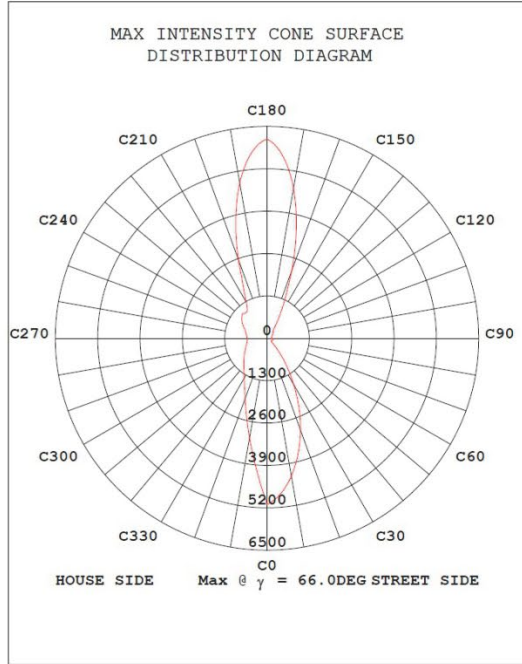

PART FOUR | DIMENSION FIGURE

AN-ISSL-C-60W

AN-ISSL-C-80W

AN-ISSL-C-100W

01

**LG LED Chips**  
150lm/w

02

**Monocrystalline solar panels**  
22% conversion efficiency